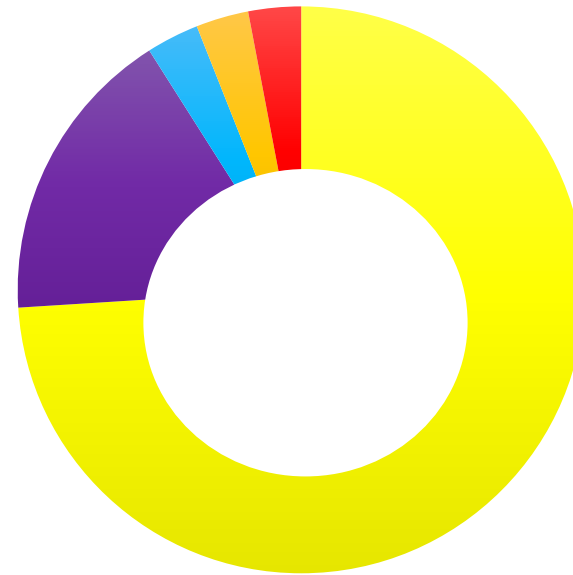

Friends and Family Test Results June 2025

Very Good	74%
Good	17%
Neither Good or Poor	3%
Poor	3.00%
Very Poor	3%
Don't Know	0%

A Total of 184 responses were received

Results are based on data received by SMS responses, verbal, our website and paper feedback forms.

Very Good Good Neither Good or Poor Poor Very Poor Don't Know